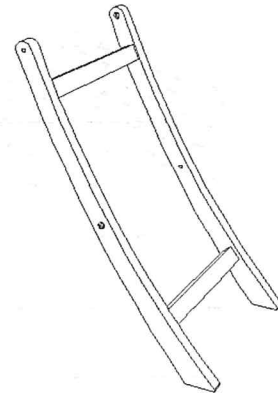

ASSEMBLY INTRUCTIONS

ROUND FOLDING TABLE DIA. 70 Cm

PART LIST

(A) TOP

(B) LEG 1

(C) LEG 2

(D) LEG CONNECTION

BOLT JOINT

SCREW 8 pcs

ASSEMBLY INTRUCTIONS

ROUND FOLDING TABLE DIA. 70 Cm

STEP 1

STEP 2

STEP 3

STEP 4

STEP 5