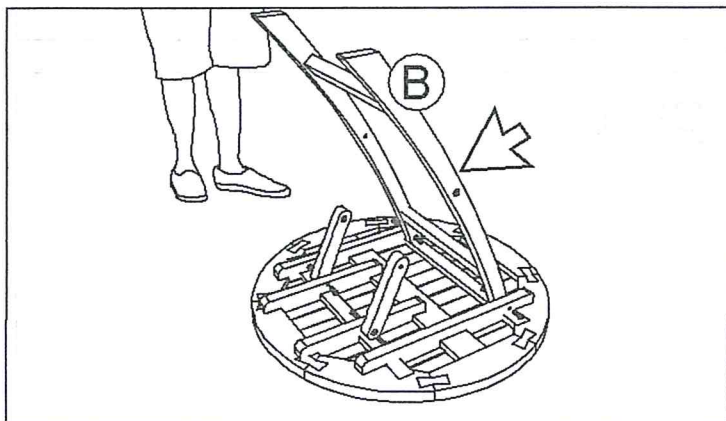

SCREW 8 pcs

ASSEMBLY INTRUCTIONS

ROUND FOLDING TABLE DIA. 70 Cm

STEP 1

STEP 2

STEP 3

STEP 4

STEP 5