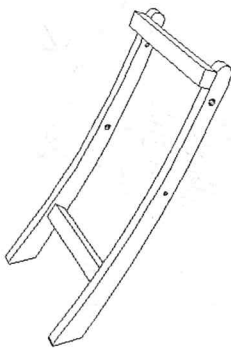

ASSEMBLY INTRUCTIONS

ROUND FOLDING TABLE DIA. 70 Cm

PART LIST

(A) TOP

(B) LEG 1

(C) LEG 2

(D) LEG CONNECTION

BOLT JOINT

SCREW 8 pcs

ASSEMBLY INTRUCTIONS

ROUND FOLDING TABLE DIA. 70 Cm

STEP 1

STEP 2

STEP 3

STEP 4

STEP 5