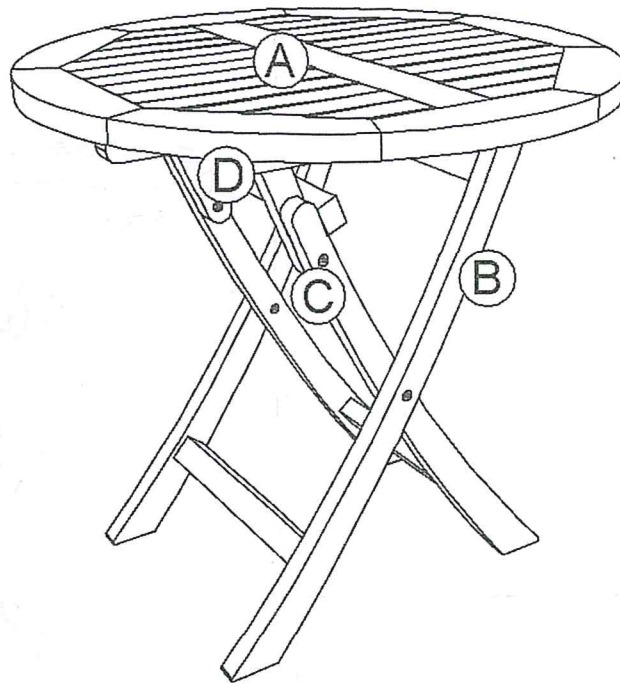

ASSEMBLY INTRUCTIONS

ROUND FOLDING TABLE DIA. 70 Cm

PART LIST

(A) TOP

(B) LEG 1

(C) LEG 2

(D) LEG CONNECTION

BOLT JOINT

SCREW 8 pcs

ASSEMBLY INTRUCTIONS

ROUND FOLDING TABLE DIA. 70 Cm

STEP 1

STEP 2

STEP 3

STEP 4

STEP 5