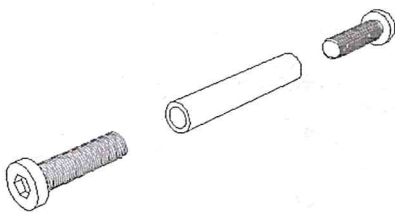

ASSEMBLY INTRUCTIONS

ROUND FOLDING TABLE DIA. 70 Cm

PART LIST

(A) TOP

(B) LEG 1

(C) LEG 2

(D) LEG CONNECTION

BOLT JOINT

SCREW 8 pcs

ASSEMBLY INTRUCTIONS

ROUND FOLDING TABLE DIA. 70 Cm

STEP 1

STEP 2

STEP 3

STEP 4

STEP 5