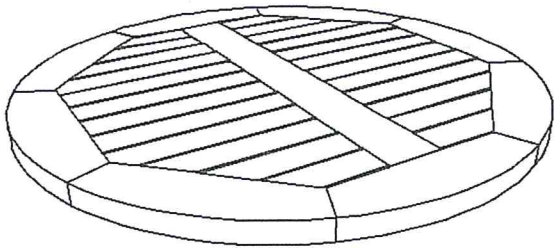

ASSEMBLY INTRUCTIONS

ROUND FOLDING TABLE DIA. 70 Cm

PART LIST

(A) TOP

(B) LEG 1

(C) LEG 2

(D) LEG CONNECTION

BOLT JOINT

SCREW 8 pcs

ASSEMBLY INTRUCTIONS

ROUND FOLDING TABLE DIA. 70 Cm

STEP 1

STEP 2

STEP 3

STEP 4

STEP 5