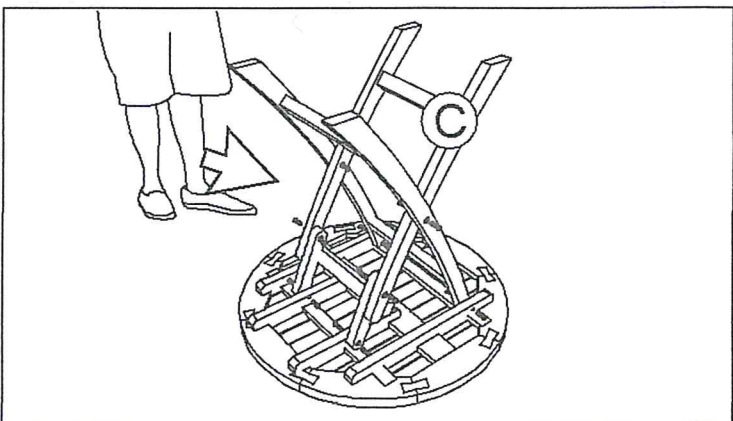

ASSEMBLY INTRUCTIONS

ROUND FOLDING TABLE DIA. 70 Cm

PART LIST

(A) TOP

(B) LEG 1

(C) LEG 2

(D) LEG CONNECTION

BOLT JOINT

SCREW 8 pcs

ASSEMBLY INTRUCTIONS

ROUND FOLDING TABLE DIA. 70 Cm

STEP 1

STEP 2

STEP 3

STEP 4

STEP 5