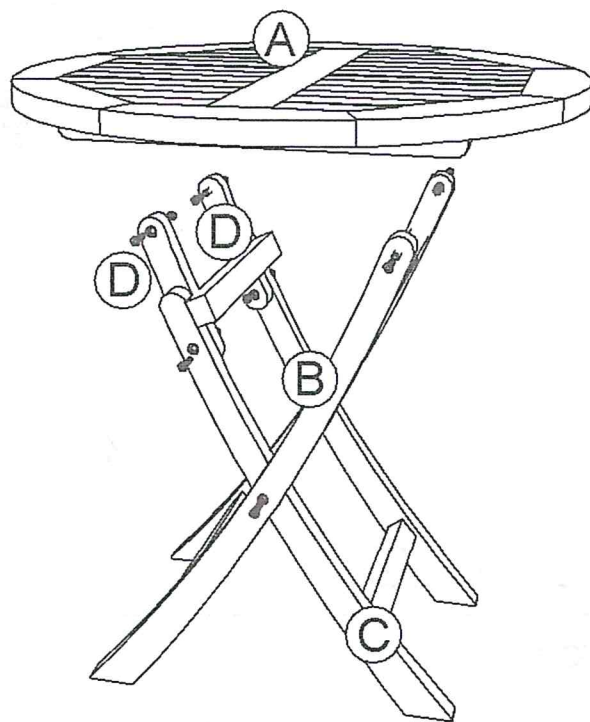

ASSEMBLY INTRUCTIONS

ROUND FOLDING TABLE DIA. 70 Cm

PART LIST

(A) TOP

(B) LEG 1

(C) LEG 2

(D) LEG CONNECTION

BOLT JOINT

SCREW 8 pcs

ASSEMBLY INTRUCTIONS

ROUND FOLDING TABLE DIA. 70 Cm

STEP 1

STEP 2

STEP 3

STEP 4

STEP 5