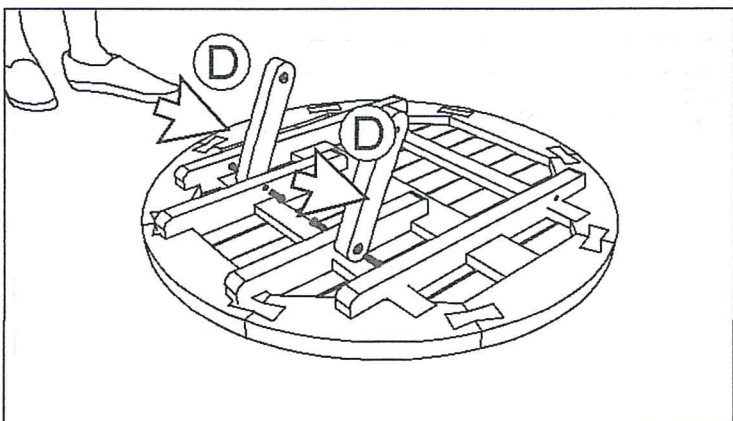

ASSEMBLY INTRUCTIONS

ROUND FOLDING TABLE DIA. 70 Cm

PART LIST

(A) TOP

(B) LEG 1

(C) LEG 2

(D) LEG CONNECTION

BOLT JOINT

SCREW 8 pcs

ASSEMBLY INTRUCTIONS

ROUND FOLDING TABLE DIA. 70 Cm

STEP 1

STEP 2

STEP 3

STEP 4

STEP 5