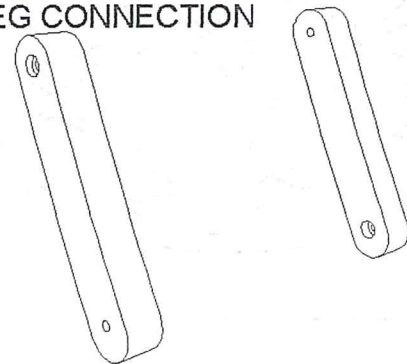

ASSEMBLY INTRUCTIONS

ROUND FOLDING TABLE DIA. 70 Cm

PART LIST

(A) TOP

(B) LEG 1

(C) LEG 2

(D) LEG CONNECTION

BOLT JOINT

SCREW 8 pcs

ASSEMBLY INTRUCTIONS

ROUND FOLDING TABLE DIA. 70 Cm

STEP 1

STEP 2

STEP 3

STEP 4

STEP 5